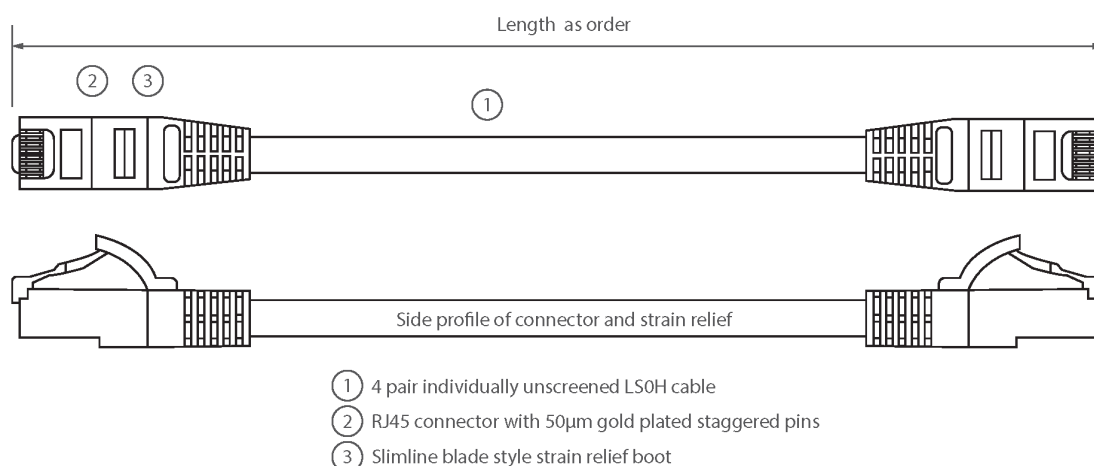

✕ Blade style "slimline" moulded strain relief boot with clip protector

✕ LSOH outer sheath

Product Overview

Excel Category 6 U/UTP patch leads are manufactured and tested to ISO 11801, EN 50173 & TIA/EIA 568 requirements for patch cord assemblies and provide optimum performance levels for structured cabling installations.

Product Specifications

| Feature | Values |
|--------------------------------|------------|
| Cable type | U/UTP |
| Category | 6 |
| Length | 3 m |
| Type of connector connection 1 | RJ45 8(8) |
| Type of connector connection 2 | RJ45 8(8) |
| Outer sheath colour | Green |
| Strain relief boot | Moulded-on |
| Lockable | no |
| Strain relief boot colour | Green |
| Flame retardant version | yes |
| Halogen free | yes |
| Cable construction | 1x4 |

Excel Cat6 Patch Lead U/UTP Unshielded LSOH Blade Booted 3m Green

Item Code: 100-322

excel
without compromise.

| | |
|----------------|-----|
| AWG-size | 24 |
| Pin assignment | 1:1 |

Product drawing

Standards